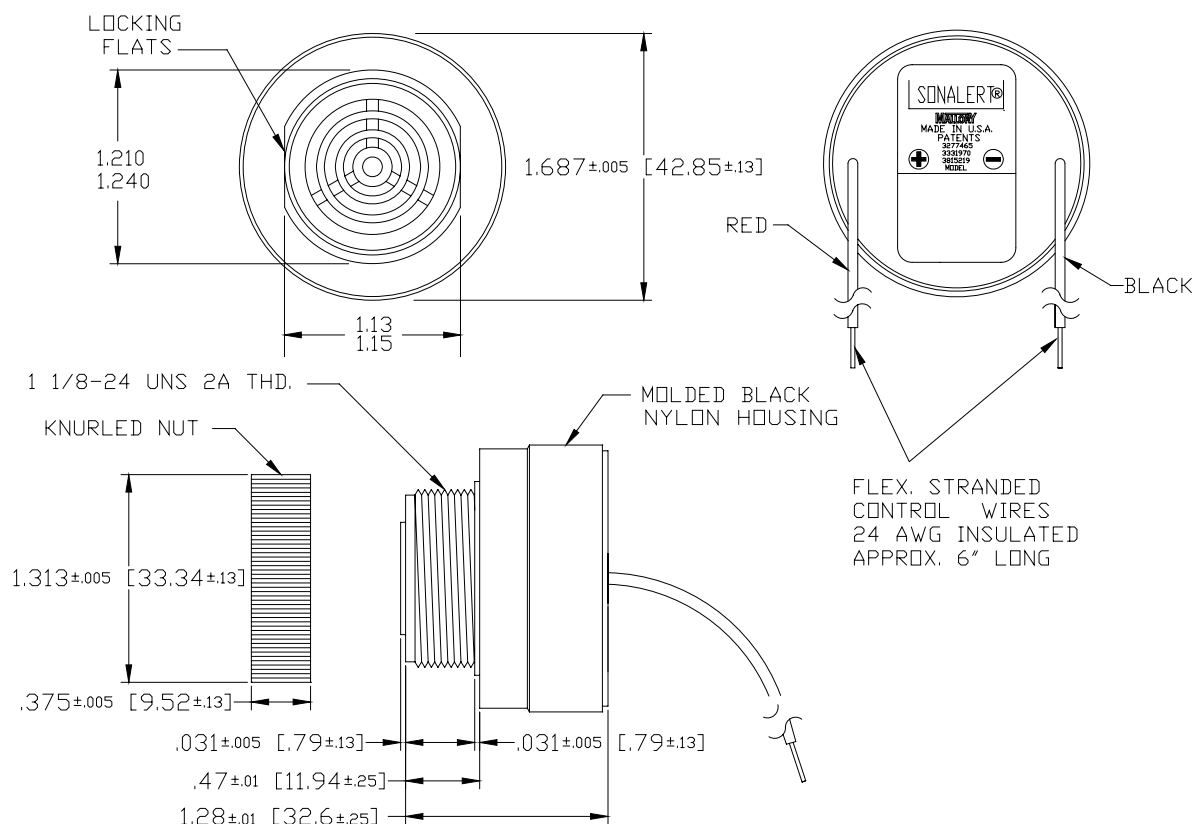

**Specifications:**

Sound level Category	Loud Sound Level
Mode of Operation	Continuous tone
Mounting	Panel (see note)
Voltage Rating	6 - 16 Vdc
Frequency	2900 Hz ±500 Hz
Loudness (Min. Voltage)	80 dB(A) min. @ 2 FT and 6 Vdc
Loudness (Max Voltage)	95 dB(A) min. @ 2 FT and 16 Vdc
Current Draw	6 mA Max @ 6 Vdc
Current Draw	22 mA Max @ 16 Vdc
Storage Temperature	-40°C to +85°C
Operating Temperature	-30°C to +65°C
Weight (Typical)	1.5 oz (42 g)
Housing	6/6 Nylon, and Color Black
Options	For other options contact factory

**Dimensions:** Inches (mm)

**UL Recognized** 

**RoHS Compliant**

NOTE: MOUNTING- REMOVE BLACK PLASTIC NUT AND INSERT THREADED FRONT THROUGH 1.25" HOLE PUNCHED IN PANEL, IF ORIENTATION

ON. DO NOT OVERTIGHTEN.