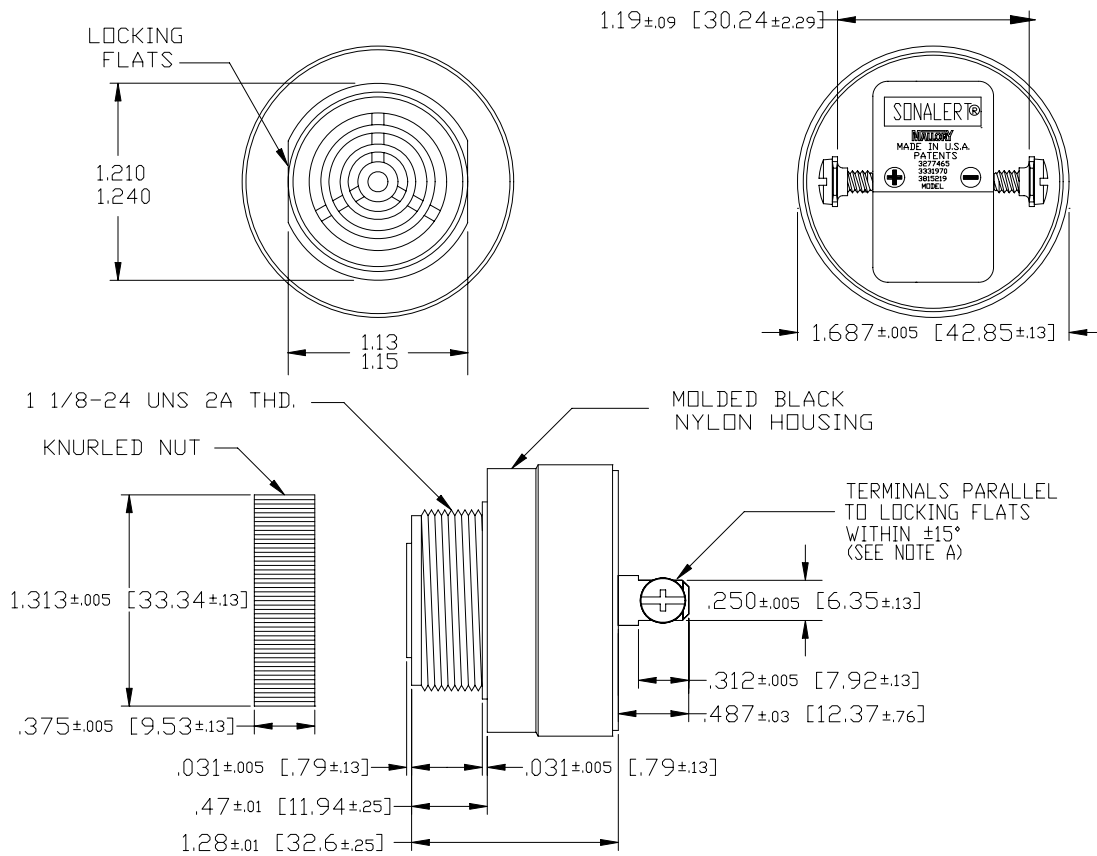

Specifications:

Sound level Category	Medium Sound Level
Mode of Operation	Warble
Mounting	Panel (see note B)
Voltage Rating	30 to 120 Vac/dc
Low Frequency Range	1800 Hz ±500 Hz
High Frequency Range	2800 Hz ±500 Hz
Loudness (Min. Voltage)	68 dB(A) min. @ 2 FT and 30 Vac/dc
Loudness (Max Voltage)	80 dB(A) min. @ 2FT and 120 Vac/dc
Pulse Rate (PPS)	0.5 – 2.0
Current Draw	26 mA Max
Storage Temperature	-40°C to +85°C
Operating Temperature	-30°C to +65°C
Weight (Typical)	1.6 oz (45 g)
Housing	6/6 Nylon, Color Black
Options	For other options contact factory

Dimensions: Inches (mm)

ROHS Compliant

NOTE A: TERMINALS-.032 BRASS TIN PLATED, TAPPED FOR #6-32 SCREW. TWO #6-32 NICKEL PLATED BRASS SCREWS INCLUDED. WILL ACCEPT 1/4" QUICK CONNECT.

NOTE B: MOUNTING- REMOVE BLACK PLASTIC NUT AND INSERT THREADED FRONT THROUGH 1/25" HOLE PUNCHED IN PANEL, IF ORIENTATION IS NEEDED, NOTE LOCKING FLATS ON DRAWING. SCREW NUT BACK ON. DO NOT OVERTIGHTEN.