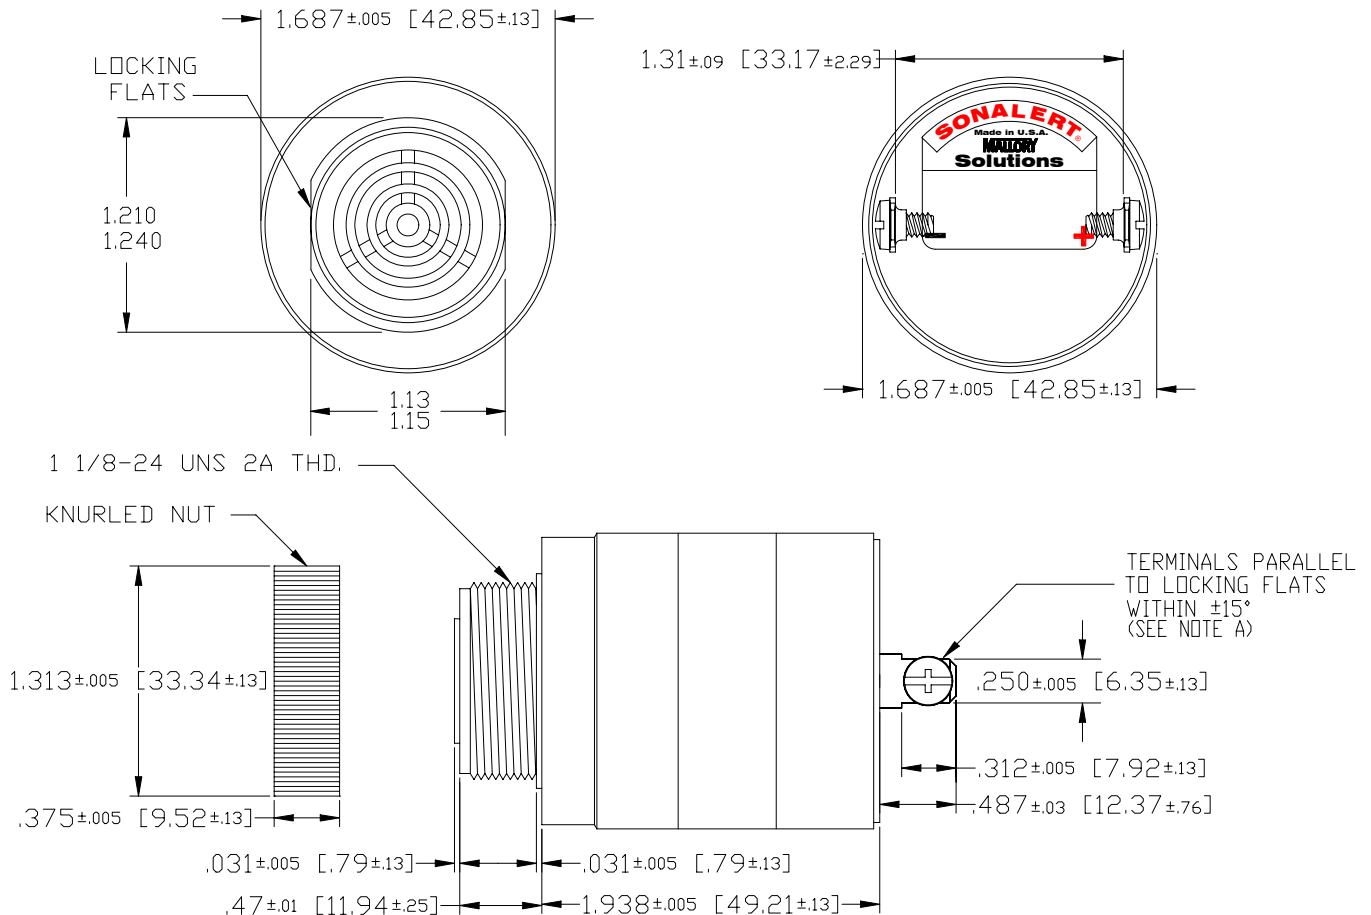

**Specifications:**

Sound level Category	Medium Sound Level
Mode of Operation	Dual Tone
Mounting	Panel (see note)
Voltage Rating	10 to 45 VDC
Frequency	800 - 600 Hz
Loudness (Typical)	80 dB(A) @ 2 FT
Current Draw (max)	50 mA
Storage Temperature	-40°C to +65°C
Operating Temperature	-30°C to +65°C
Weight (Typical)	78 g
Housing	6/6 Nylon, Color Black
Options	For other options contact factory

**Dimensions:** Inches (mm)

NOTE: MOUNTING- REMOVE BLACK PLASTIC NUT AND INSERT THREADED FRONT THROUGH 1.25" HOLE PUNCHED IN PANEL, IF ORIENTATION IS NEEDED, NOTE LOCKING FLATS ON DRAWING. SCREW NUT BACK ON. DO NOT OVERTIGHTEN.