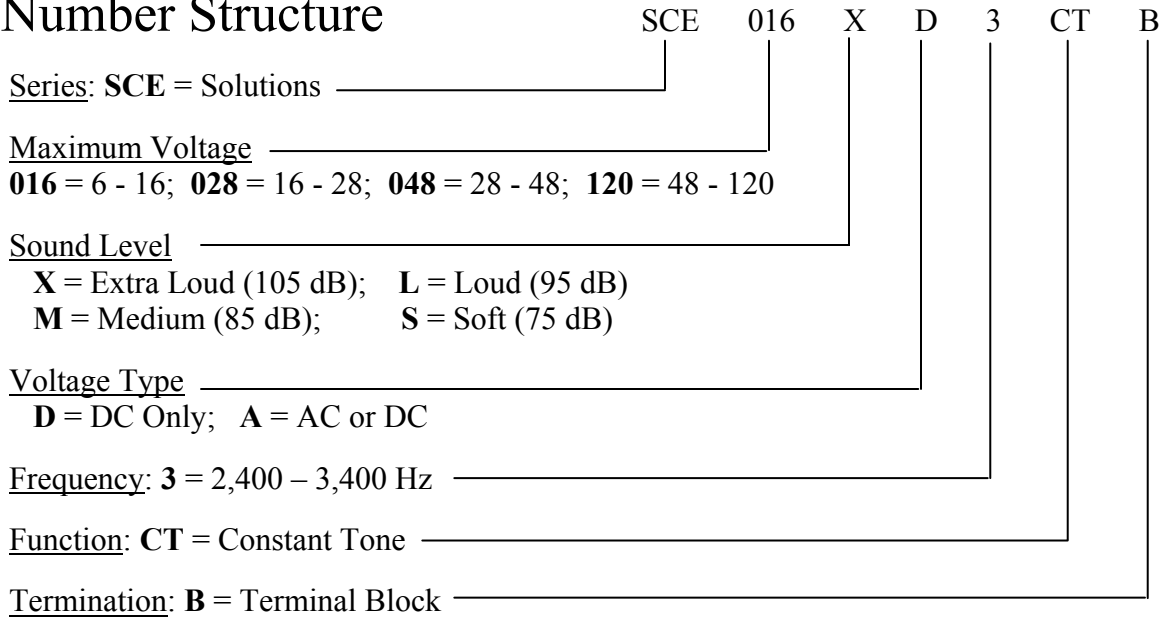

### KEY FEATURES:

- 20 Continuous Tone Models
- Operating Voltage Levels from 6 Vdc to 120 Vac
- Sound Levels Up to 105 dB
- cUL Approved; RoHS Compliant
- NEMA 3R/4X/12, CSA C22.2 No. 94, and IP-66 (Order with P/N ACC03)
- New Termination System:
  - Finger Proof Safe Handling
  - Prevents Shock & Shorting
  - Saves Assembly Time & Labor

## Part Number Structure