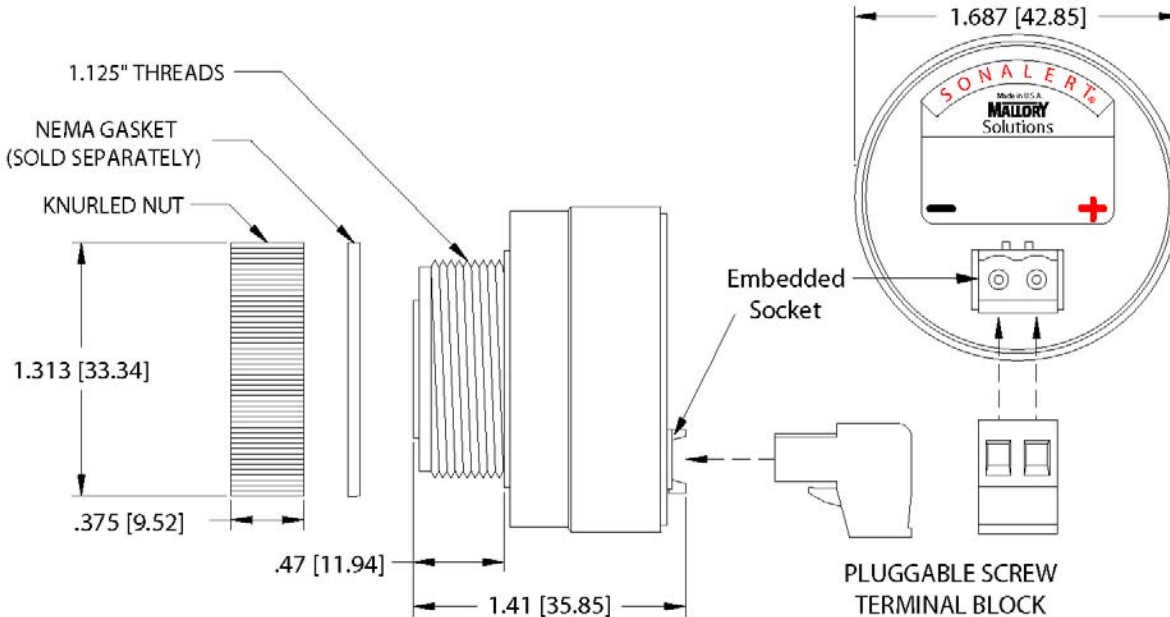

### KEY FEATURES:

- 20 Continuous Tone Models
- Operating Voltage Levels from 6 Vdc to 120 Vac
- Sound Levels Up to 105 dB
- cUL Approved; RoHS Compliant
- NEMA 3R/4X/12, CSA C22.2 No. 94, and IP-66 (Order with P/N ACC03)
- New Termination System:
  - Finger Proof Safe Handling
  - Prevents Shock & Shorting
  - Saves Assembly Time & Labor

**Weight (Typ.):** ..... 1.05 oz (30 g)  
**Case Material:** ..... Black Nylon 6/6  
**Housing Style:** ..... Panel Mount  
**Termination:** ..... Pluggable Terminal Block  
**Panel Hole Size:** ..... 1.25" (30-32 mm)