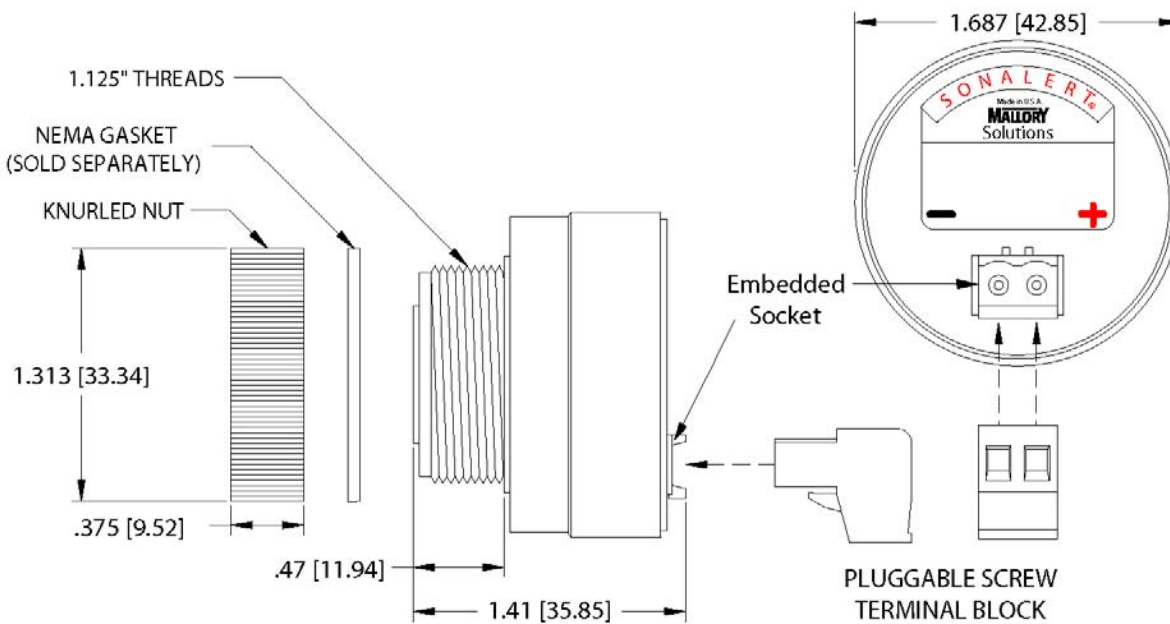

Product APPLICATION Guide

NEW Solutions Chime, Warble, & Siren Alarms

KEY FEATURES:

- New Chime, Warble, & Siren Tones
- More Noticeable than Standard Sounds
- NEMA 3R/4X/12, CSA C22.2 No. 94, and IP-66 (Order with P/N ACC03)
- cUL Approved; RoHS Compliant
- New Termination System:
 - Finger Proof Safe Handling
 - Prevents Shock & Shorting
 - Saves Assembly Time & Labor
- Also Available with Screw Terminals or Flat Blade Terminals

Part Number Structure:

SCE 016 L D 3 CM1 B

Series: SCE = Solutions

Maximum Voltage:

016 = 6 - 16; **028** = 16 - 28; **048** = 28 - 48; **120** = 48 - 120

Sound Level:

L = Loud (85 - 95 dB) **M** = Medium (75 - 85 dB)