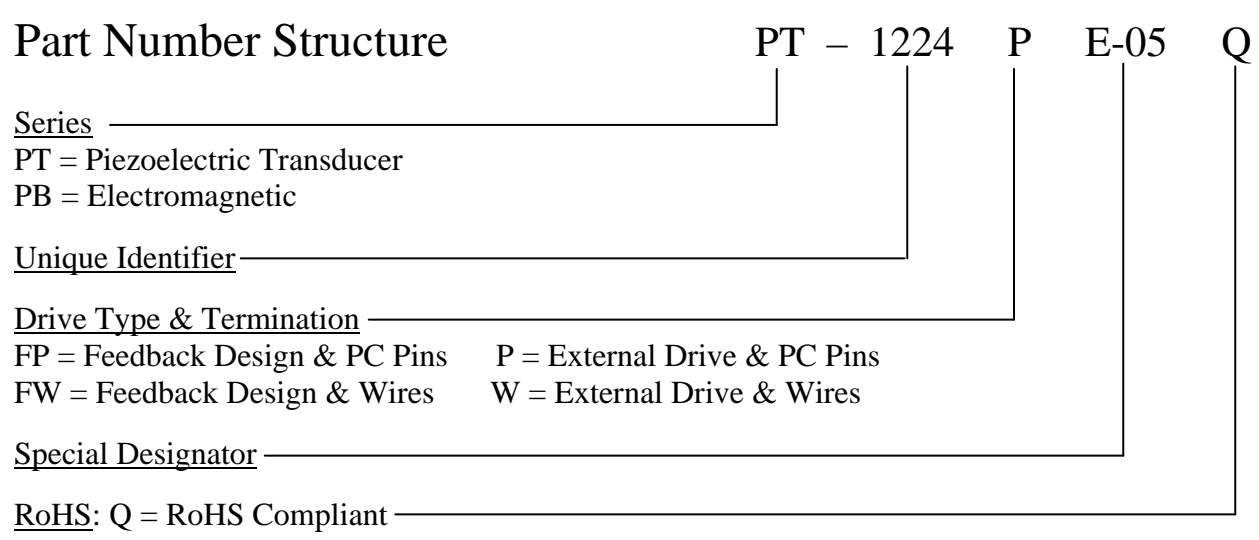

MALLORY SONALERT PRODUCTS, INC.

Technical Bulletin No. 06-12

Technical APPLICATION Guide

Part Numbering System Transducer Series (PT / PB / AST)

Note:

If there are any questions on the part number, you can download the data sheet for the alarm at: www.mallory-sonalert.com or you can call for assistance at 317-612-1000.