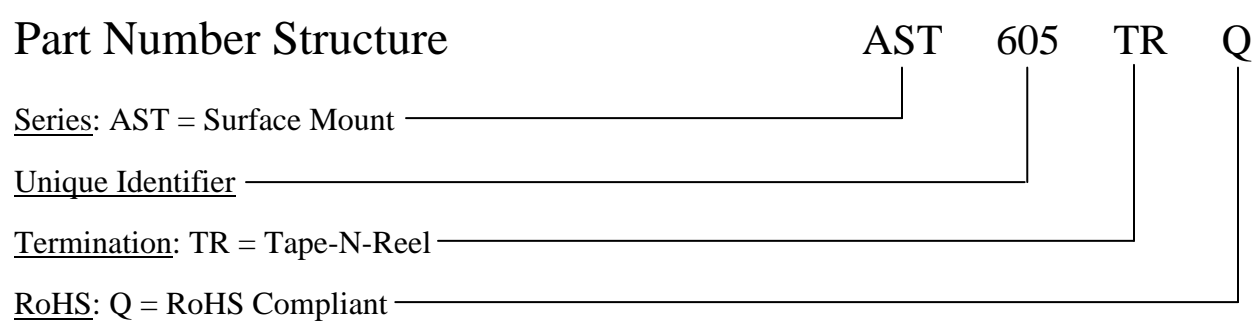

MALLORY SONALERT PRODUCTS, INC.

Technical Bulletin No. 06-12

Technical APPLICATION Guide

Part Numbering System Transducer Series (PT / PB / AST)

Note:

If there are any questions on the part number, you can download the data sheet for the alarm at: www.mallory-sonalert.com or you can call for assistance at 317-612-1000.