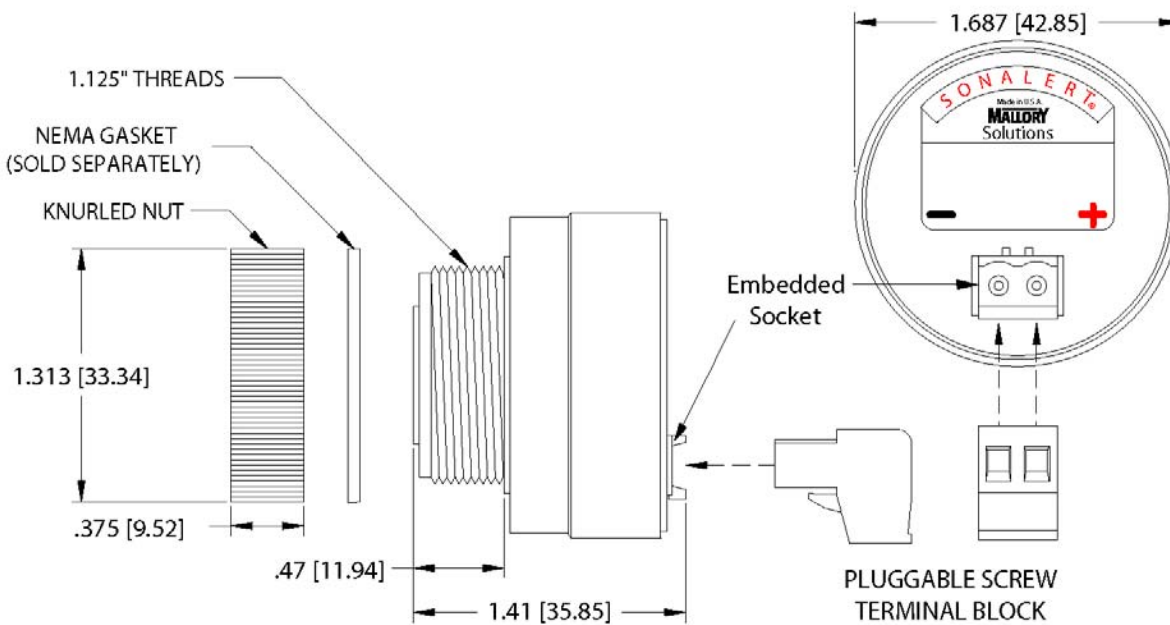

Product APPLICATION Guide

3 KHz Panel Mount Alarms Terminal Block Termination

KEY FEATURES:

- New Audible Sounds; 3 kHz Freq.
- Operating Voltage Levels from 6 Vdc to 120 Vac
- Sound Levels Up to 105 dB
- -40°C to 85°C Temperature Rating
- cUL Approved; RoHS Compliant
- NEMA 3R/4X/12, CSA C22.2 No. 94, and IP-66 (Order with P/N ACC03)
- New Termination System:
 - Finger Proof Safe Handling
 - Prevents Shock & Shorting
 - Saves Assembly Time & Labor